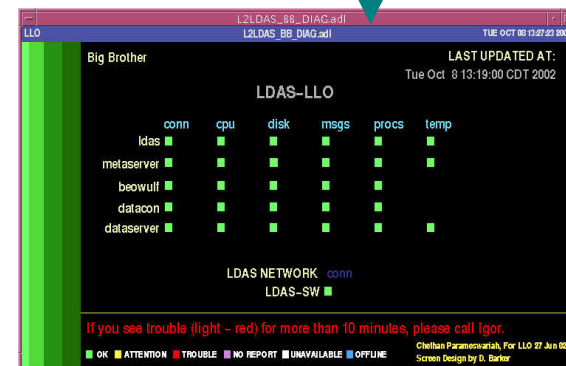

Need for interface

- monitoring LLO systems from external sites / homes.
- easy to use and accessible interface
- web – 1st choice.
- secure

WEB - EPICS INTERFACE

Multiple levels:

- Apache server web page access configuration.
- Run web page as specific user than user - nobody.
- Epics security and control of access through medm screen by operators.

2. NETWORK MONITORING

Web page interface of Network Monitoring tool for a LDAS Network - Not part of control room.

THE REVERSE: MONITORING EXTERNAL INFORMATION IN CONTROL ROOM

mv162 processor loaded with database

Gnu's wget
Runs on CDS gateway - cron job

Html file

Perl parser and
Epics' caPut utility

MEDM SCREEN ON CDS NETWORK
in control room

3. MEDM SCREENS to WEB

MEDM SCREEN FOR LLO VACUUM SYSTEM

Easycopy[®] software captures the desktop running the medm screen.

GIF IMAGE of MEDM SCREEN FOR LLO VACUUM SYSTEM

Shell script rotates the desktops containing medm screens

GOOD MONITORING TOOL - READ ONLY

Livingston Observatory Controls and Data Systems (CDS)

* = Page opened in new browser window. Secure Web Service © LIGO Livingston