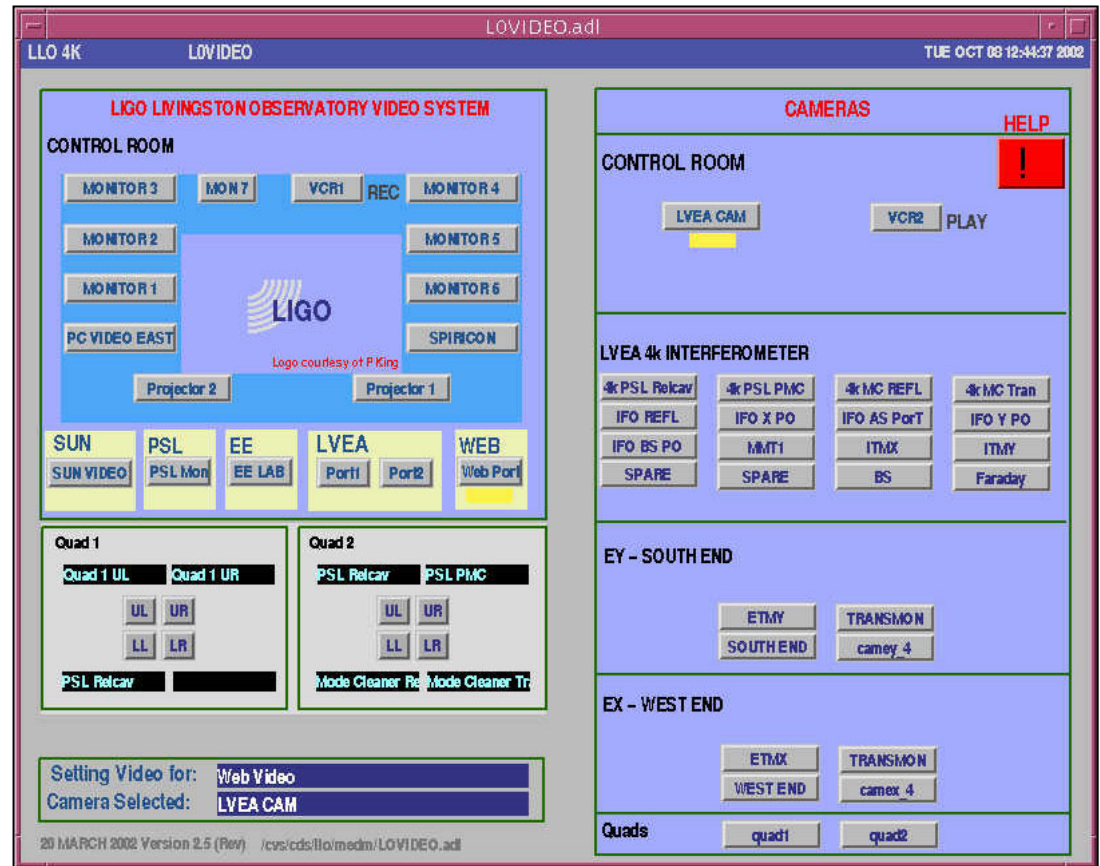

WEB – EPICS INTERFACES AT LIGO

CHETHAN PARAMESWARIAH, DAVE BARKER

LIGO HANFORD OBSERVATORY

LIGO LIVINGSTON OBSERVATORY, LOUISIANA

CALTECH

MIT

NSF

1. EPICS – MEDM VIDEO SYSTEM AT LLO

- Existing MEDM Screen
- Epics database loaded on a mv162 processor.
- State code for control and routing of cameras to monitor.
- Hardware – RS 232 controlled video switch.
- secure internal CDS – Control and Data Systems network.

Need for interface

- monitoring LLO systems from external sites / homes.
- easy to use and accessible interface
- web – 1st choice.
- secure

WEB - EPICS INTERFACE

Multiple levels:

- Apache server web page access configuration.
- Run web page as specific user than user - nobody.
- Epics security and control of access through medm screen by operators.

2. NETWORK MONITORING

Web page interface of Network Monitoring tool for a LDAS Network - Not part of control room.

THE REVERSE: MONITORING EXTERNAL INFORMATION IN CONTROL ROOM

mv162 processor loaded with database