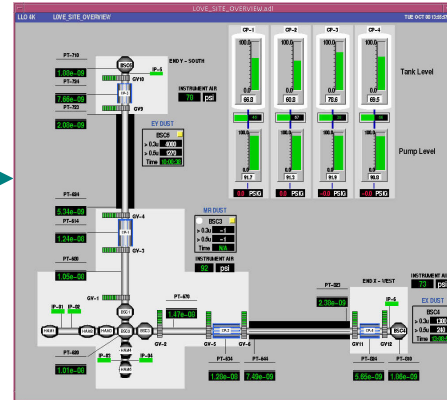

2. NETWORK MONITORING

Web page interface of Network Monitoring tool for a LDAS Network - Not part of control room.

THE REVERSE: MONITORING EXTERNAL INFORMATION IN CONTROL ROOM

mv162 processor loaded with database

Gnu's wget
Runs on CDS gateway - cron job

Html file

Perl parser and
Epics' caPut utility

MEDM SCREEN ON CDS NETWORK
in control room

3. MEDM SCREENS to WEB

MEDM SCREEN FOR LLO VACUUM SYSTEM

Easycopy[®] software captures the desktop running the medm screen.

GIF IMAGE of MEDM SCREEN FOR LLO VACUUM SYSTEM

Shell script rotates the desktops containing medm screens

GOOD MONITORING TOOL - READ ONLY

Livingston Observatory Controls and Data Systems (CDS)

* = Page opened in new browser window. Secure Web Service © LIGO Livingston