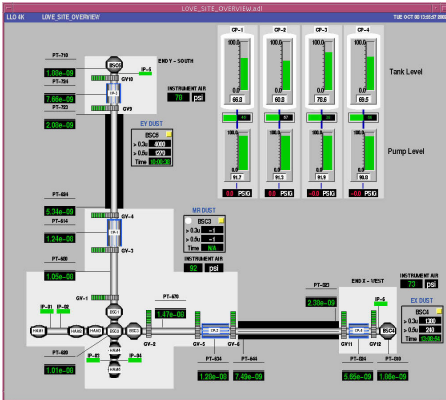

2. NETWORK MONITORING

Web page interface of Network Monitoring tool for a LDAS Network - Not part of control room.

THE REVERSE: MONITORING EXTERNAL INFORMATION IN CONTROL ROOM

mv162 processor loaded with database

Gnu's wget
Runs on CDS gateway - cron job

Html file

Perl parser and
Epics' caPut utility

MEDM SCREEN ON CDS NETWORK
in control room

3. MEDM SCREENS to WEB

MEDM SCREEN FOR LLO VACUUM SYSTEM

Easycopy[®] software captures the desktop running the medm screen.

GIF IMAGE of MEDM SCREEN FOR LLO VACUUM SYSTEM

Shell script rotates the desktops containing medm screens

GOOD MONITORING TOOL - READ ONLY

Livingston Observatory Controls and Data Systems (CDS)

* = Page opened in new browser window. Secure Web Service © LIGO Livingston