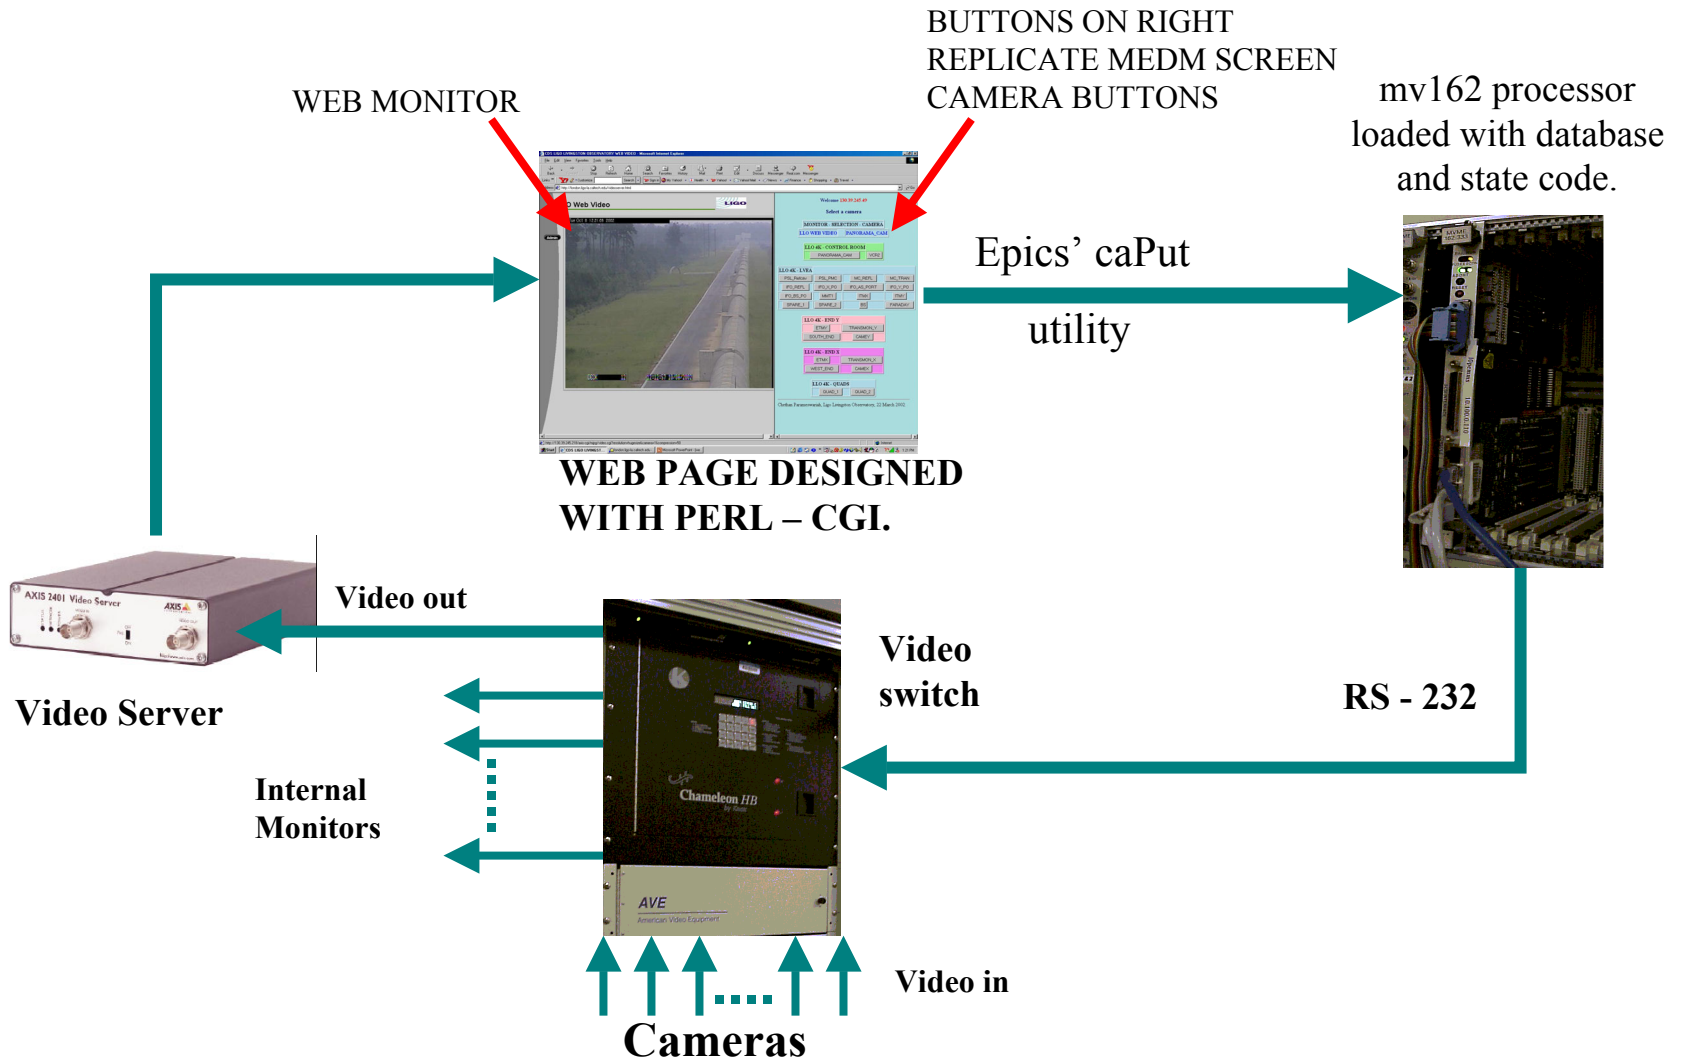

- Existing MEDM Screen
- Epics database loaded on a mv162 processor.
- State code for control and routing of cameras to monitor.
- Hardware – RS 232 controlled video switch.
- secure internal CDS – Control and Data Systems network.

Need for interface

- monitoring LLO systems from external sites / homes.
- easy to use and accessible interface
- web – 1st choice.
- secure

WEB - EPICS INTERFACE

Multiple levels:

- Apache server web page access configuration.
- Run web page as specific user than user - nobody.
- Epics security and control of access through medm screen by operators.

2. NETWORK MONITORING

Web page interface of Network Monitoring tool for a LDAS Network - Not part of control room.

THE REVERSE: MONITORING EXTERNAL INFORMATION IN CONTROL ROOM

mv162 processor loaded with database

GIF IMAGE of MEDM SCREEN FOR LLO VACUUM SYSTEM

Shell script rotates the desktops containing medm screens

GOOD MONITORING TOOL - READ ONLY

Livingston Observatory Controls and Data Systems (CDS)

* = Page opened in new browser window. Secure Web Service © LIGO Livingston