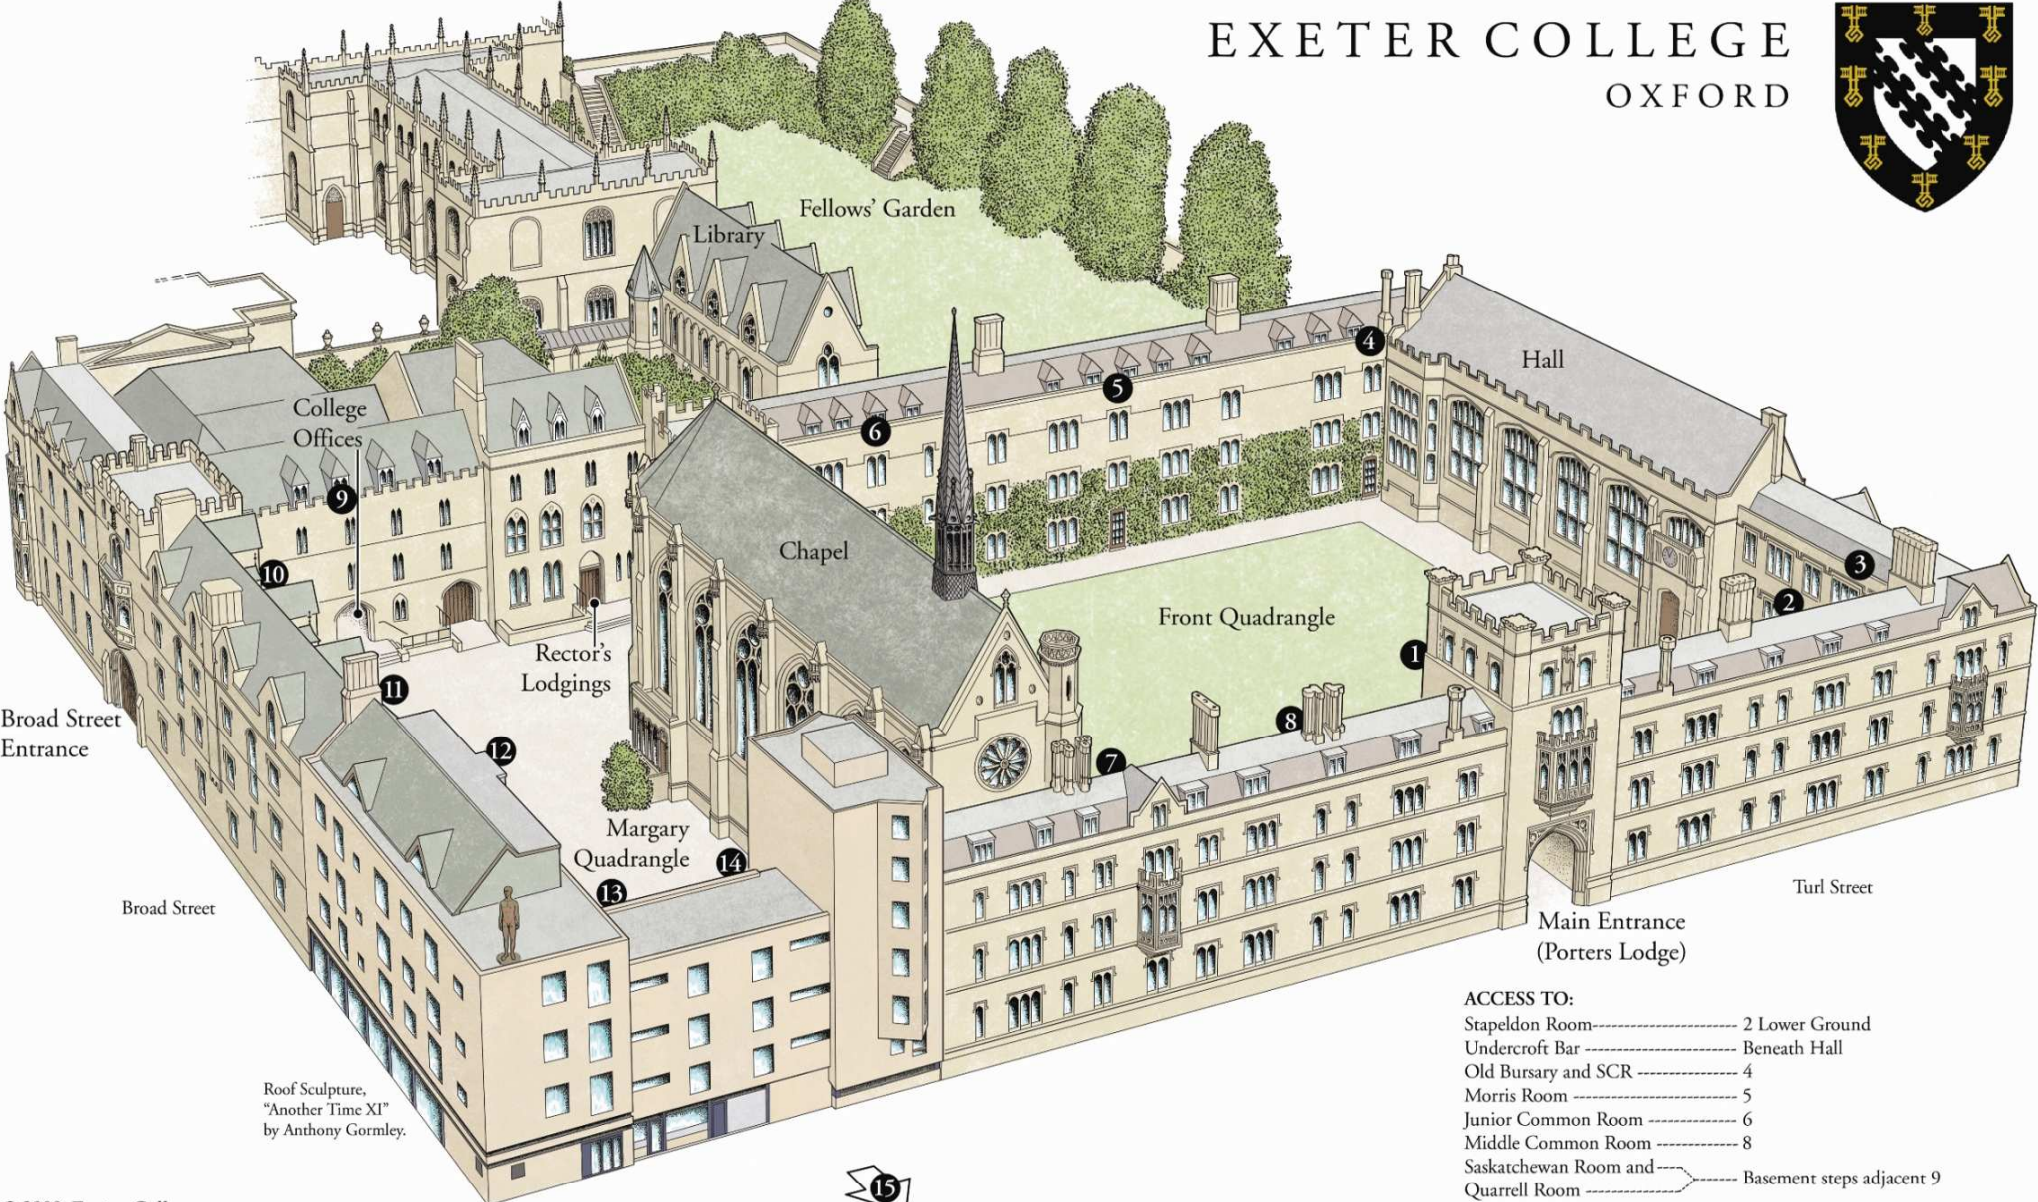

EXETER COLLEGE OXFORD

Roof Sculpture,
"Another Time XI"
by Anthony Gormley.

- ACCESS TO:
- Stapeldon Room ----- 2 Lower Ground
 - Undercroft Bar ----- Beneath Hall
 - Old Bursary and SCR ----- 4
 - Morris Room ----- 5
 - Junior Common Room ----- 6
 - Middle Common Room ----- 8
 - Saskatchewan Room and Quarrell Room ----- Basement steps adjacent 9
 - Public Toilets ----- Staircase 6, lower ground floor
 - Accessible Toilet ----- Staircase 11
 - Staircase 15 ----- 18a Turl Street (above sports shop)