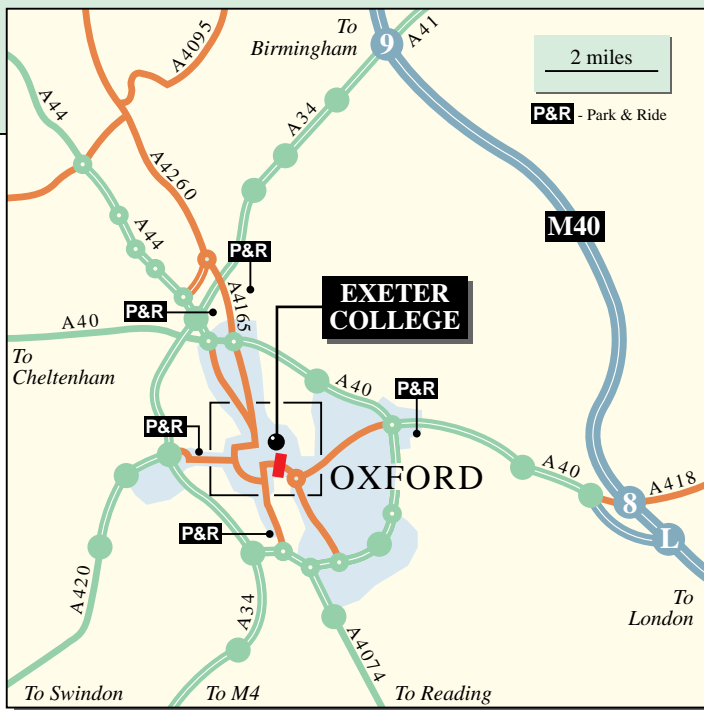

EXETER COLLEGE

Turl Street
Oxford OX1 3DP
Tel 01865 279600
www.exeter.ox.ac.uk

By car - Like other historic cities Oxford was not built with motor transport in mind. If you are driving to Oxford it is advisable to use the Park and Ride service - http://www.parkandride.net/oxford/html/detect_oxford.html There are 5 large Park and Ride areas on the city approaches with free car parking and frequent bus services into the city centre. The nearest short stay parking is in Parks Road and Broad Street.

By train - Exeter is a 15 minute walk from Oxford Station, via Park End Street, George Street, Broad Street and Turl Street.

By coach - The nearest coach stop for London coaches is on the High Street by the Examination School. All other coaches will stop at the main coach station in Gloucester Green off George Street. Exeter College is a 10 minute walk from the coach station